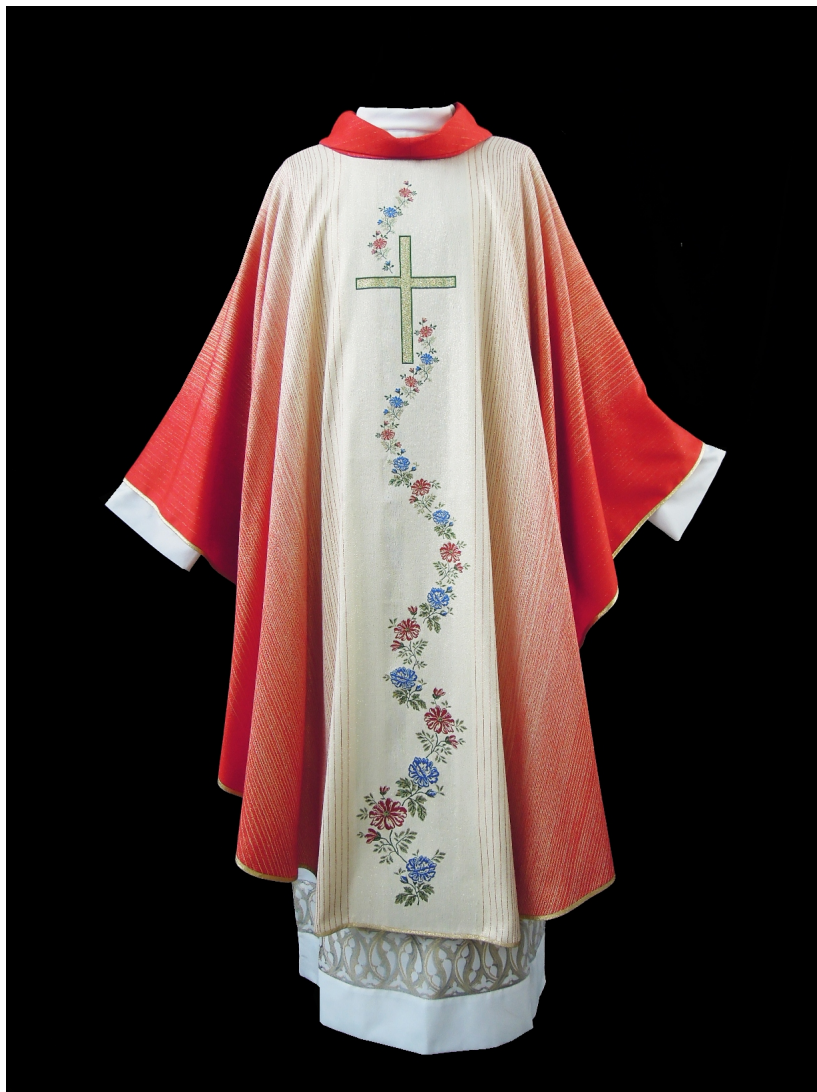

Chasuble 202 Red

Rating: Not Rated Yet
[Ask a question about this product](#)

Description

Composition:	Measures:	Weight (with stole):
PL 39%	length 52" / 130 cm	30 oz / 0,850 kg
PC 25%	width 62" / 155 cm	
WO 25%		